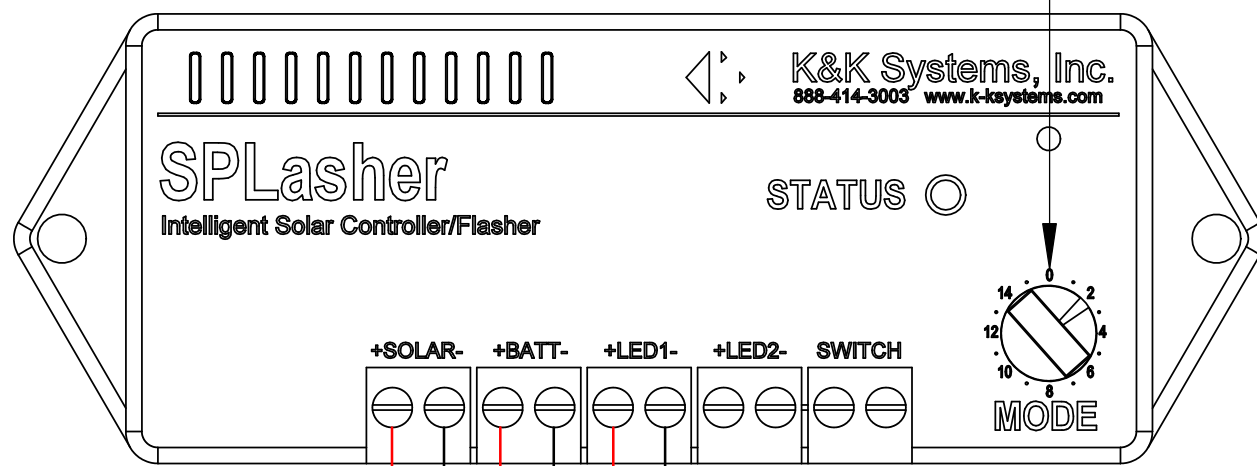

for a 24 hour flasher,
set notch on dial to #0

red

black

black

red

red

black

to optional battery/batteries