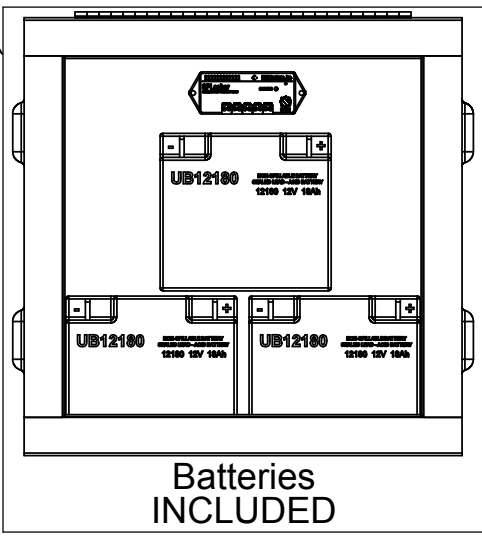

Surface Of Solar Panel Must Face South

Mounting Bracket

Cutaway

360° Solar Mounting Stub

Control Cabinet

(1)

(2) (3)

Sign NOT INCLUDED

Recommended 84"

6" Wood Post NOT INCLUDED

Check Local Codes For All Measurements

Ground Level

Batteries INCLUDED

Recommended Hardware (NOT INCLUDED)

ITEM	PART NO.	DESCRIPTION	QTY.
1	5/16 X9 HB	5/16" X 9" Hex Head Bolt	2
2	5/16 X7½ HB	5/16" X 7½" Hex Head Bolt	2
3	5/16 FW	5/16" Flat Washer	10
4	5/16 LN	5/16" Nylon Lock Nut	4