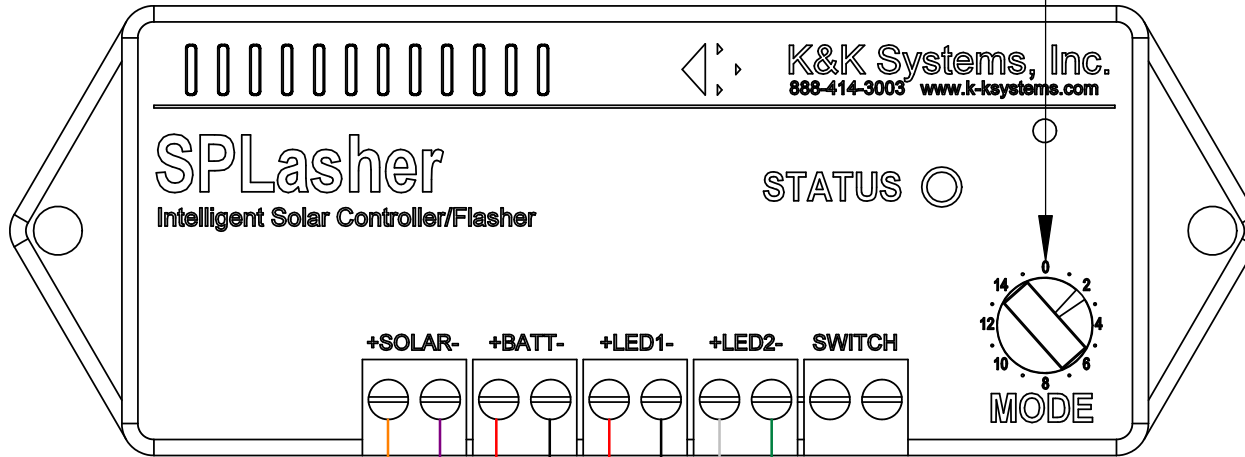

solar

orange

purple

for a 24 hour flasher,  
set notch on dial to #0

+SOLAR- +BATT- +LED1- +LED2- SWITCH

MODE

STATUS

SPLasher  
Intelligent Solar Controller/Flasher

K&K Systems, Inc.  
888-414-3003 www.k-systems.com

green

white  
black

red

red

black

to batteries

LED#1